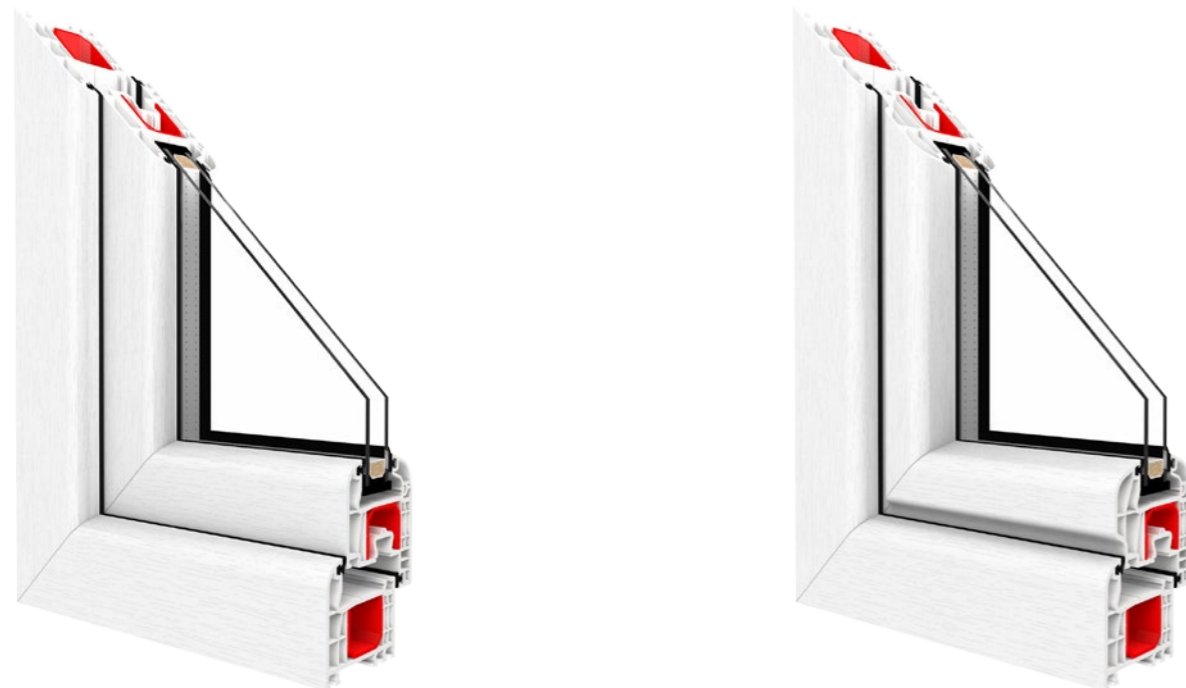

Energy efficient and functional solutions for your home!